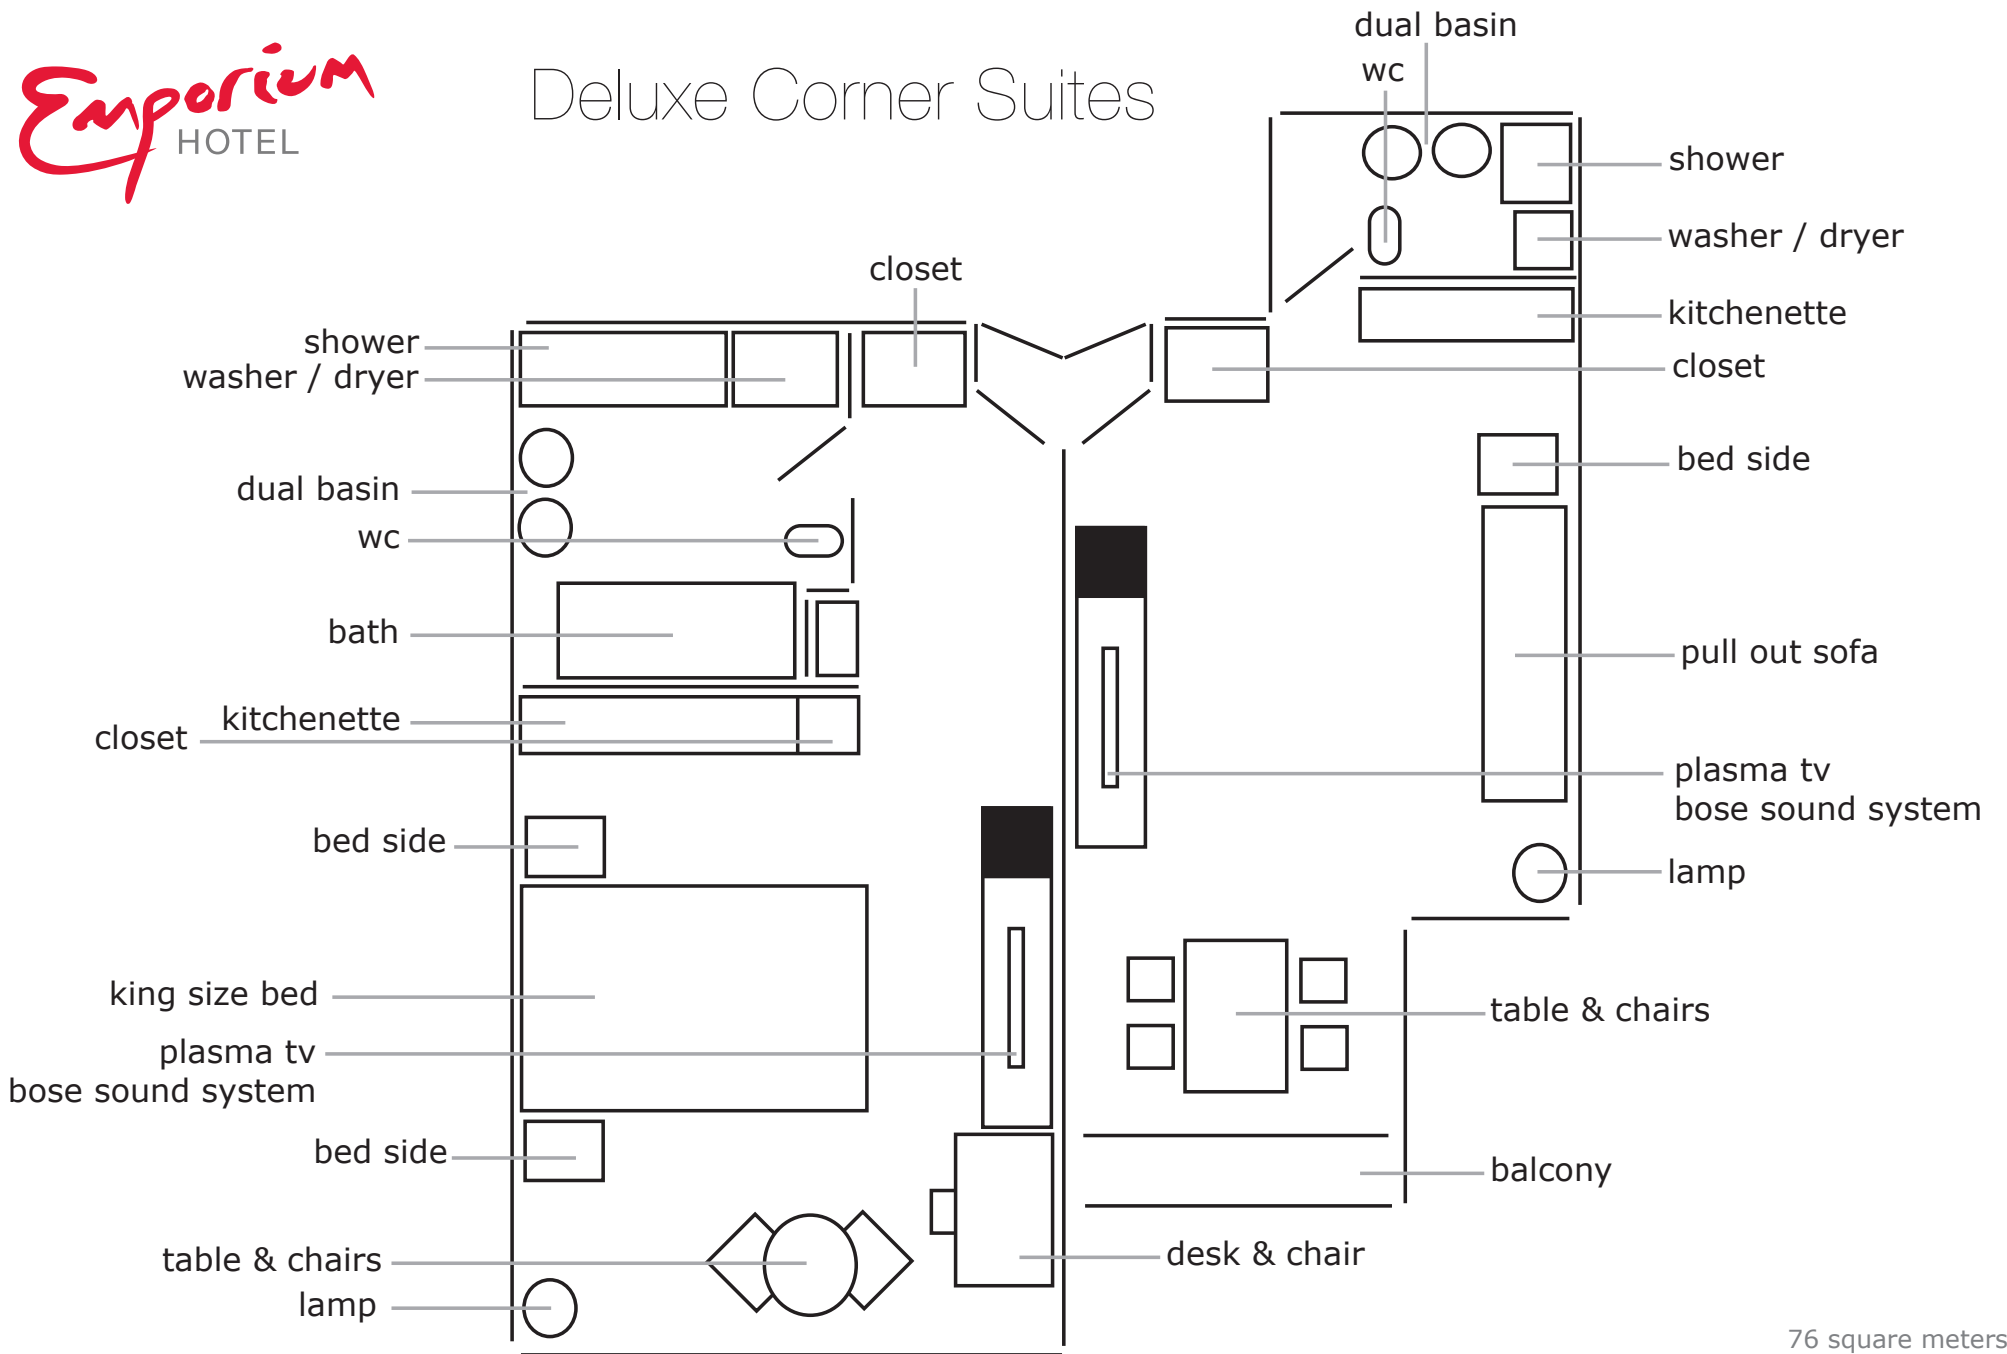

Deluxe Corner Suites

76 square meters