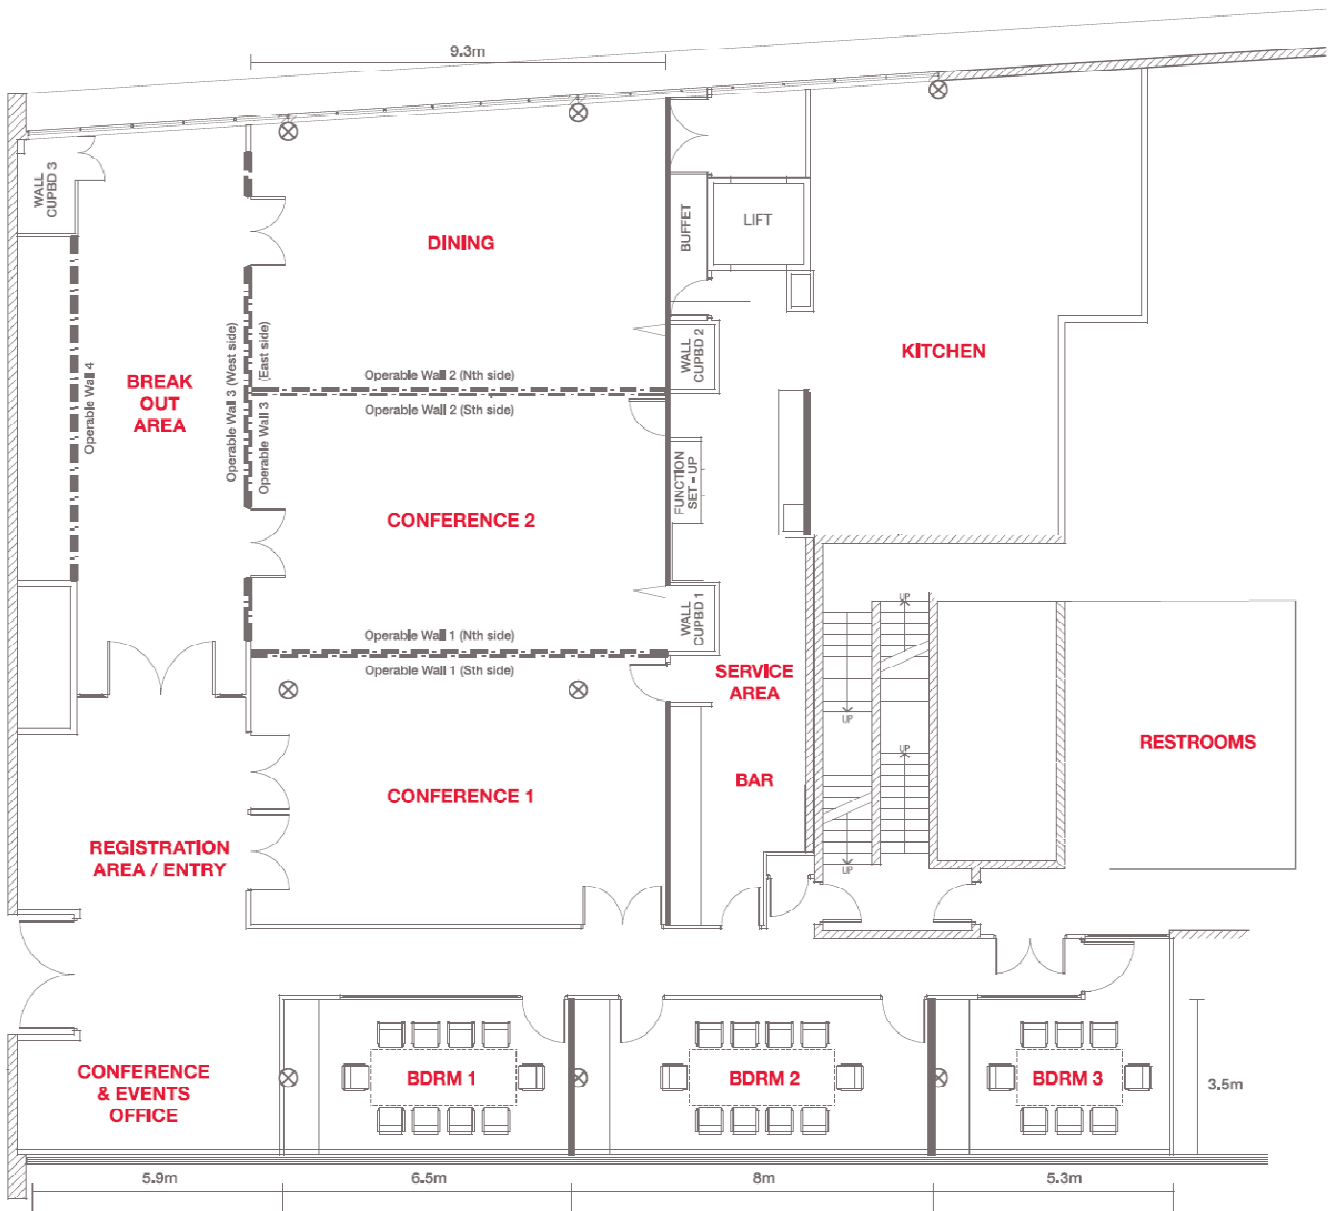

The Emporium Hotel Conference Centre also includes three custom-made boardrooms, designed for the sophisticated needs of the corporate traveller. These rooms embrace the natural sunlight and views of the Emporium precinct.

Room	m ²	Banquet	Classroom	U Shape	Theatre	Cocktail	Boardroom
Conference 1	57	30	24	24	40	50	24
Conference 2	55	30	20	20	40	50	24
Dining	58	30	24	24	40	50	24
Conference 1 + 2	112	70	40	30	80	100	48
Conference 2 + Dining	113	80	40	30	80	100	48
Conference 1 + 2 + Dining	170	120	120	60	200	170	72
Frangipani Ballroom	222	180	120	60	240	300	72
Boardroom 1	19	n/a	n/a	n/a	n/a	n/a	12
Boardroom 2	22	n/a	n/a	n/a	n/a	n/a	14
Boardroom 2	19	n/a	n/a	n/a	n/a	n/a	8